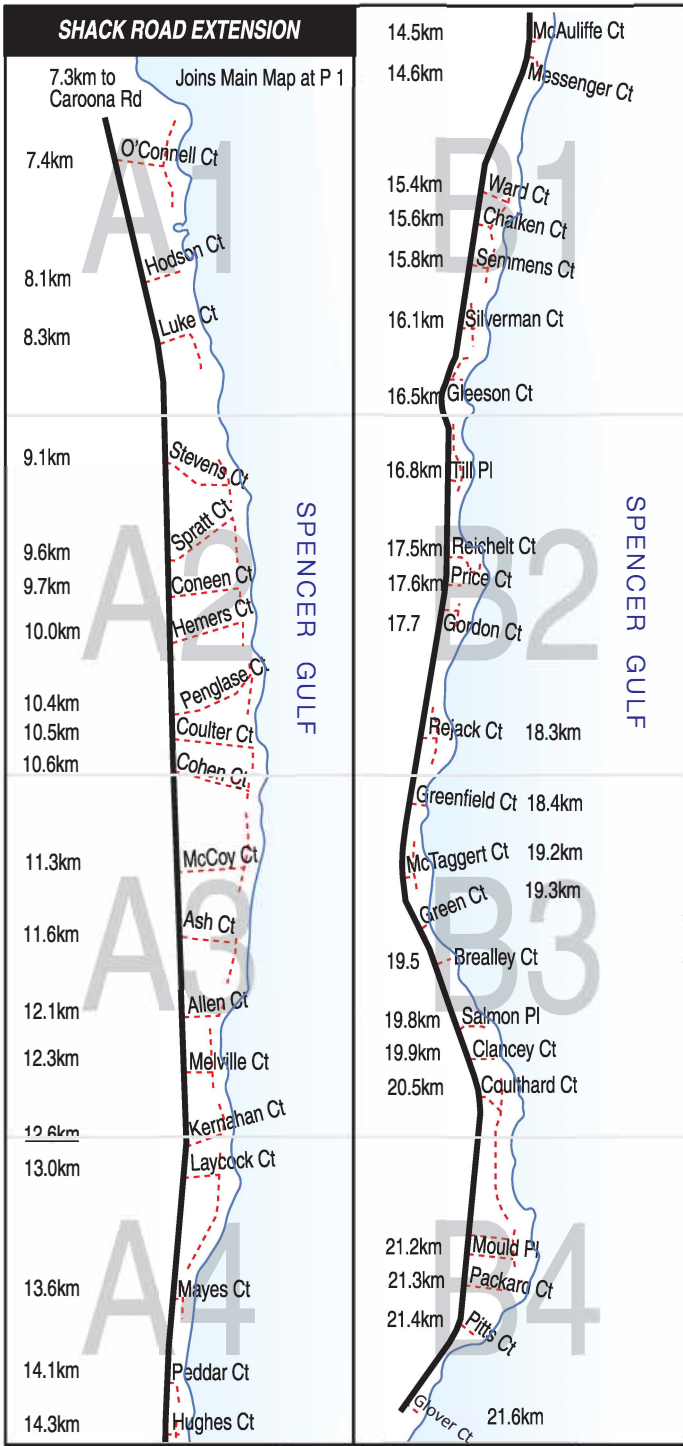

Commissariat Point - Blanche Harbour

Blanche Harbour Street Index

Allen Ct	A 3	Hemers Ct	A 2	Packard Ct	B 4
Ash Ct	A 3	Hodson Ct	A 1	Peddar Ct	A 4
Brealley Ct	B 3	Hughes Ct	A 4	Penglase Ct	A 2
Chaiken Ct	B 1	Kernahan Ct	A 3	Pitts Ct	B 4
Clancey Ct	B 3	Laycock Ct	A 4	Price Ct	B 2
Cohen Ct	A 2	Luke Ct	A 1	Reichelt Ct	B 2
Coneen Ct	A 2	Mayes Ct	A 4	Rejack Ct	B 2
Coulter Ct	A 2	McAuliffe Ct	B 1	Salmon Pl	B 3
Coulthard Ct	B 3	McCoy Ct	A 3	Semmens Ct	B 1
Gleeson Ct	B 1	McTaggart Ct	B 3	Silverman Ct	B 1
Glover Ct	B 4	Melville Ct	A 3	Spratt Ct	A 2
Gordon Ct	B 2	Messenger Ct	B 1	Stevens Ct	A 2
Green Ct	B 3	Mould Pl	B 4	Till Pl	B 2
Greenfield Ct	B 3	O'Connell Ct	A 1	Ward Ct	B 1

Miranda

37 km south of Port Augusta, 7km west of National Highway 1

Miranda Street Index

East Tce	Miranda Rd	Whelan Crt
High St	Pool Cres	Winninowie St
Main St	The Esplanade	