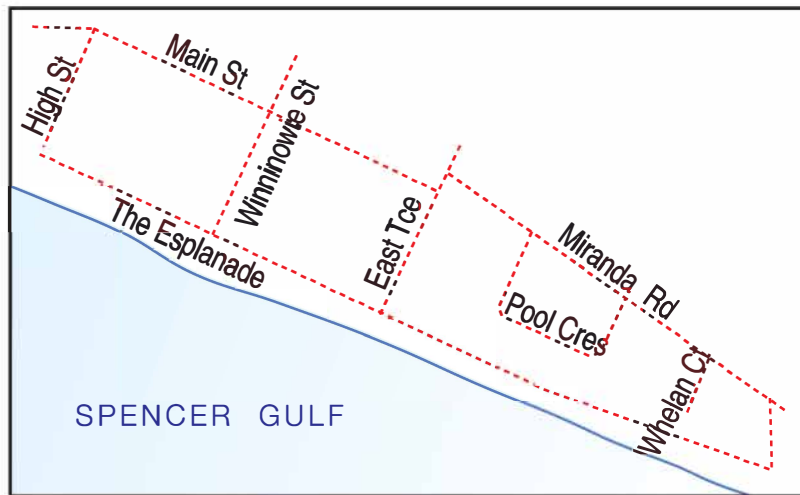

Commissariat Point - Blanche Harbour

Blanche Harbour Street Index

Allen Ct	A 3	Hemers Ct	A 2	Packard Ct	B 4
Ash Ct	A 3	Hodson Ct	A 1	Peddar Ct	A 4
Brealley Ct	B 3	Hughes Ct	A 4	Penglase Ct	A 2
Chaiken Ct	B 1	Kernahan Ct	A 3	Pitts Ct	B 4
Clancey Ct	B 3	Laycock Ct	A 4	Price Ct	B 2
Cohen Ct	A 2	Luke Ct	A 1	Reichelt Ct	B 2
Coneen Ct	A 2	Mayes Ct	A 4	Rejack Ct	B 2
Coulter Ct	A 2	McAuliffe Ct	B 1	Salmon Pl	B 3
Coulthard Ct	B 3	McCoy Ct	A 3	Semmens Ct	B 1
Gleeson Ct	B 1	McTaggart Ct	B 3	Silverman Ct	B 1
Glover Ct	B 4	Melville Ct	A 3	Spratt Ct	A 2
Gordon Ct	B 2	Messenger Ct	B 1	Stevens Ct	A 2
Green Ct	B 3	Mould Pl	B 4	Till Pl	B 2
Greenfield Ct	B 3	O'Connell Ct	A 1	Ward Ct	B 1

Miranda

37 km south of Port Augusta, 7km west of National Highway 1

Miranda Street Index

East Tce	Miranda Rd	Whelan Crt
High St	Pool Cres	Winninowie St
Main St	The Esplanade	